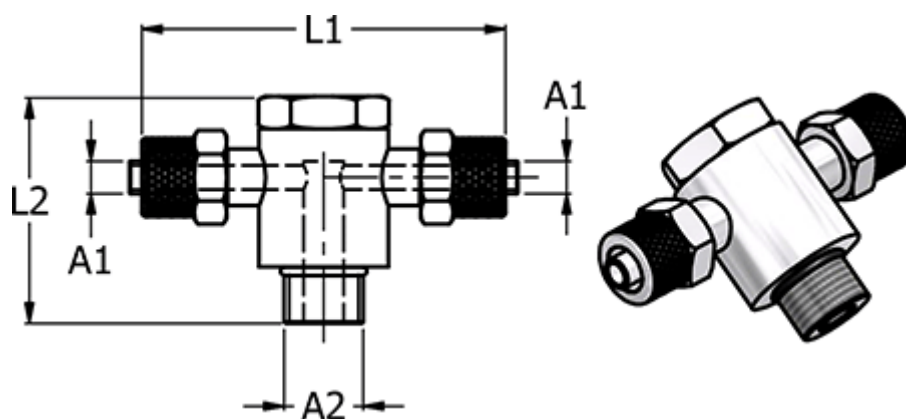

# Data Sheet

Article number: 586142185

Description: Push-on fitting 14.218-5, metal  $\text{Ø}5/3\text{-G } 1/8\text{'-Ø}5/3$   
Banjo Tee

## Measures

Hose diameter A1	= 5/3
L1	= 46.6
L2	= 28.0
NV	= 14
Thread A2	= G 1/8"